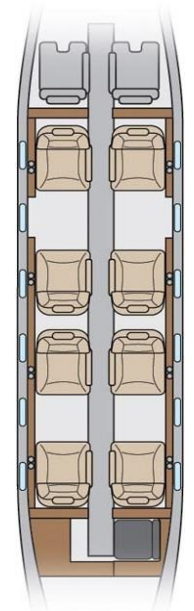

Cessna Citation V Encore

N912DP

Aircraft Specifications	
Passengers	8/9
Crew	2
Speed	495
Range	2000
Lavatory	Full
Pressurized	Yes
Inflight Wi-Fi	Yes

Wisconsin Aviation operates the state's largest and most varied charter fleet, with aircraft ranging from single engines to executive twin-engine jets.