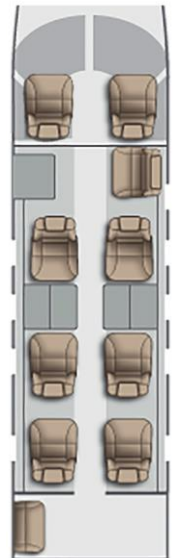

Cessna Citation CJ3+

N608ST

Aircraft Specifications	
Passengers	8
Crew	1/2
Speed	470
Range	2100
Lavatory	Full
Pressurized	Yes
Inflight Wi-Fi	Pending

Wisconsin Aviation operates the state's largest and most varied charter fleet, with aircraft ranging from single engines to executive twin-engine jets.