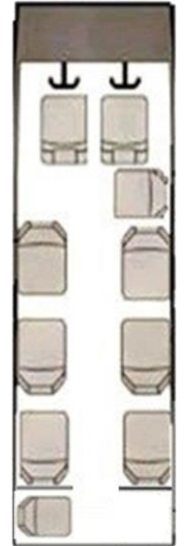

# Cessna Citation CJ2

## N525SM

| Aircraft Specifications |      |
|-------------------------|------|
| Passengers              | 9    |
| Crew                    | 1    |
| Speed                   | 450  |
| Range                   | 1800 |
| Lavatory                | Full |
| Pressurized             | Yes  |
| Inflight Wi-Fi          | No   |